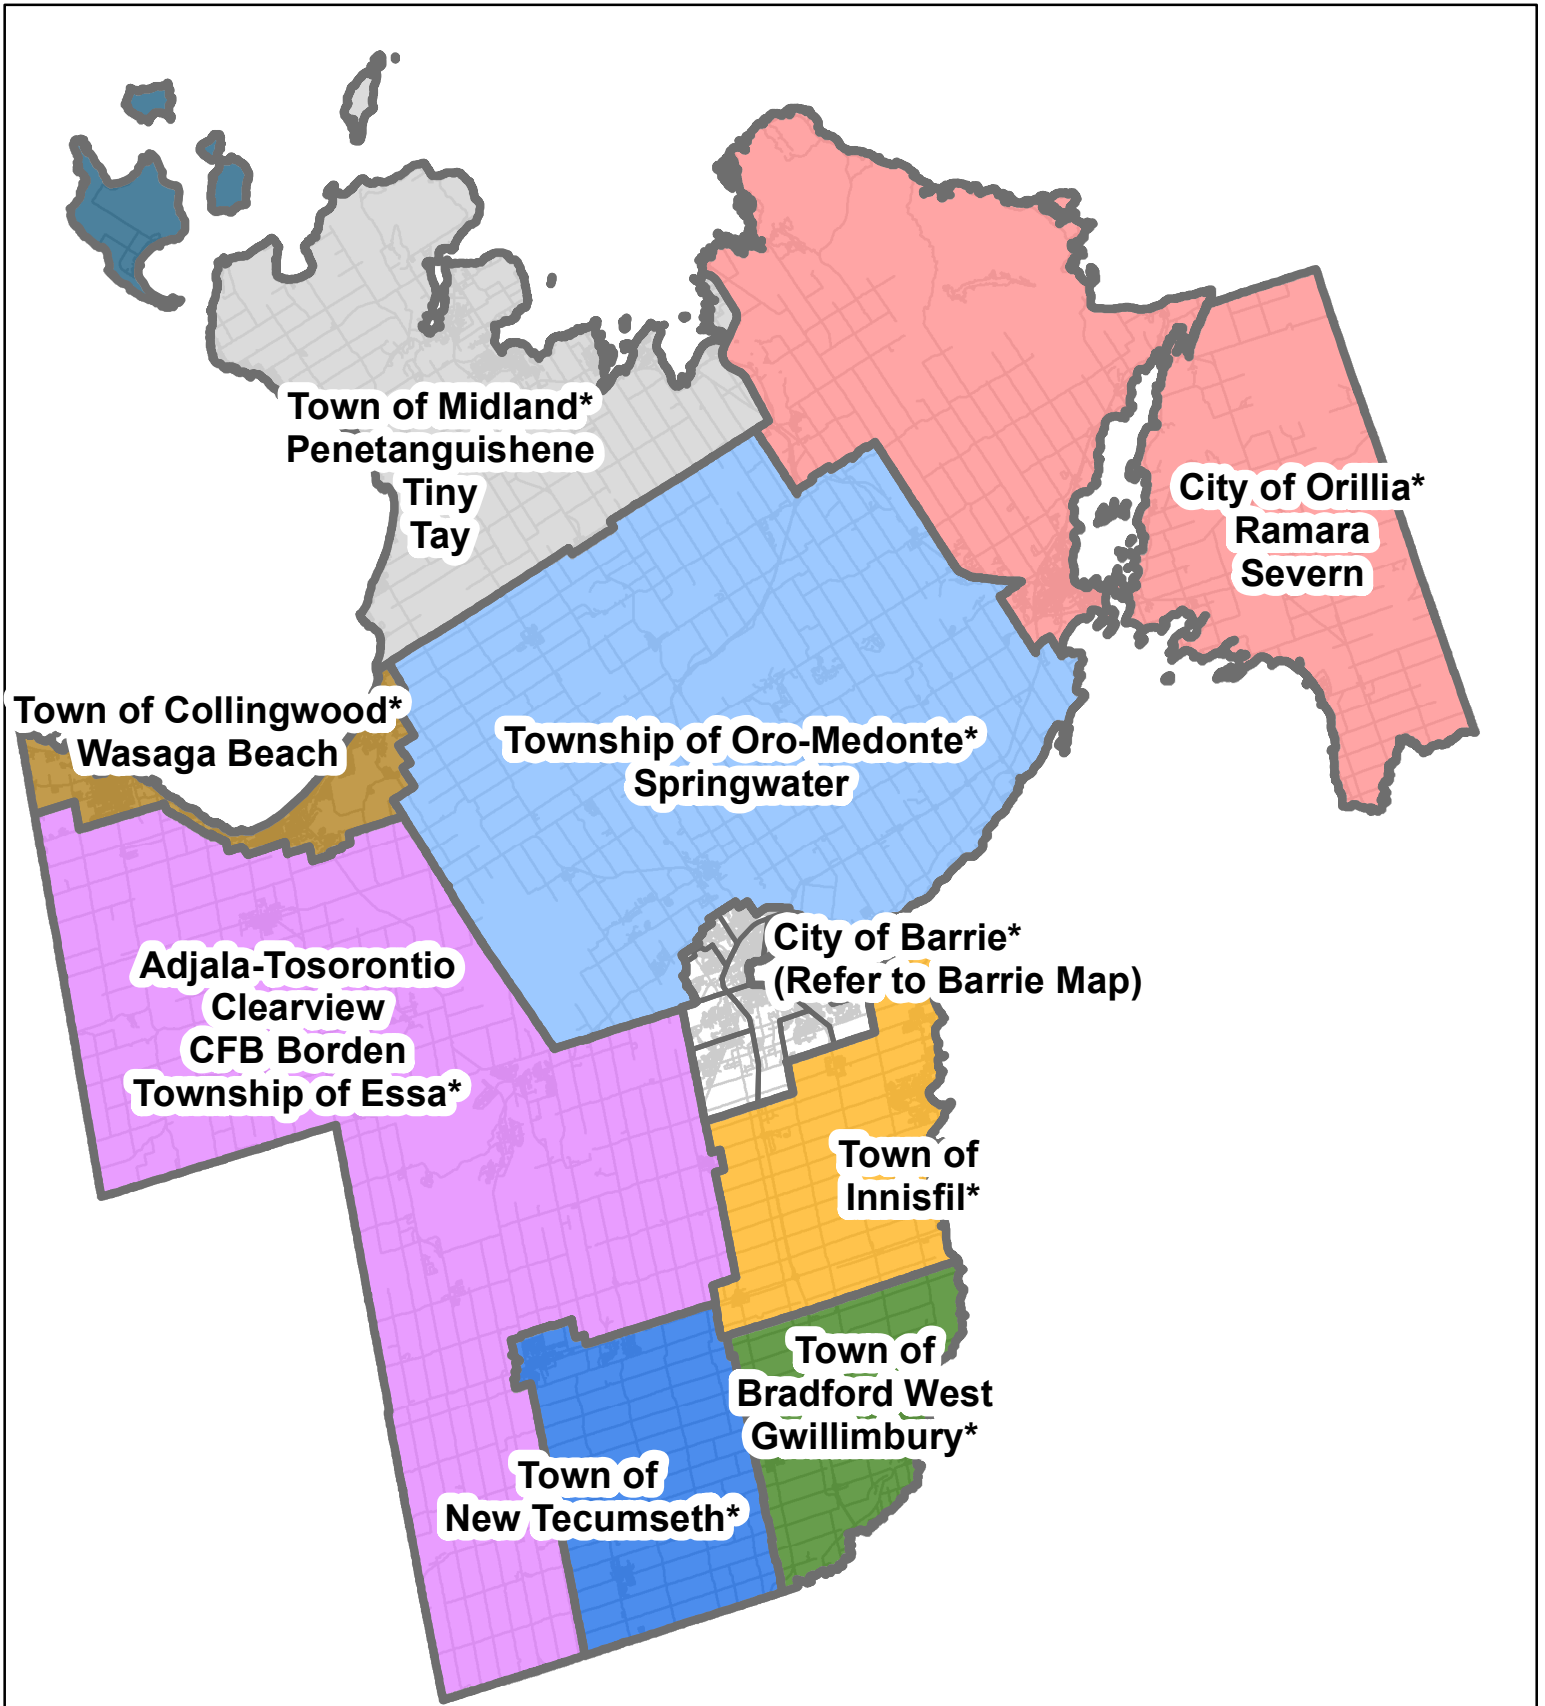

2022 Election - Board Approved Trustee Distribution Areas

* Denotes lead municipality for election purposes

Candidates should contact the municipal clerk of the lead municipality regarding the process for filing their nomination.

2022 Election - Board Approved Trustee Distribution Areas - Barrie